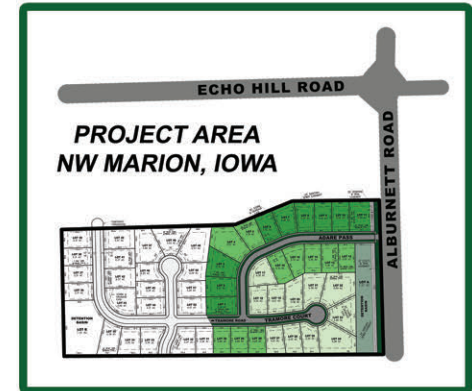

New Home Sites in the Linn-Mar School District!

Phase 2 Lots Now Available!

Great lots available very close to Echo Hill Elementary and Oak Ridge Middle Schools!

All qualified builders welcome!

LOT TYPES

- Standard
- Lookout
- Walkout

purchasing & information:
Dustin Kern
(319) 654-6706
dustin@dklandservices.com

Strict architectural controls and covenants enforced.

www.bedfordlots.com

New Home Sites in the Linn-Mar School District!

Great lots available very close to Echo Hill Elementary and Oak Ridge Middle Schools!

All qualified builders welcome!

Phase 1: Lots 1-30

Phase 2: Lots 31-52

LOT TYPES

- Standard
- Lookout
- Walkout

purchasing & information:

Dustin Kern
(319) 654-6706

dustin@dklandservices.com