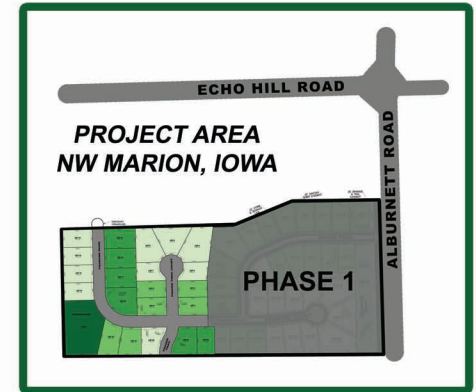

New Home Sites in the Linn-Mar School District!

Phase 2 Lots Now Available!

Great lots available very close to Echo Hill Elementary and Oak Ridge Middle Schools!

All qualified builders welcome!

LOT TYPES

- Standard
- Lookout
- Walkout

purchasing & information:
Dustin Kern
(319) 654-6706
dustin@dklandservices.com

Strict architectural controls and covenants enforced.

www.bedfordlots.com

New Home Sites in the Linn-Mar School District!

Great lots available very close to Echo Hill Elementary and Oak Ridge Middle Schools!

All qualified builders welcome!

Phase 1: Lots 1-30

Phase 2: Lots 31-52

LOT TYPES

- Standard
- Lookout
- Walkout

purchasing & information:

Dustin Kern
(319) 654-6706

dustin@dklandservices.com