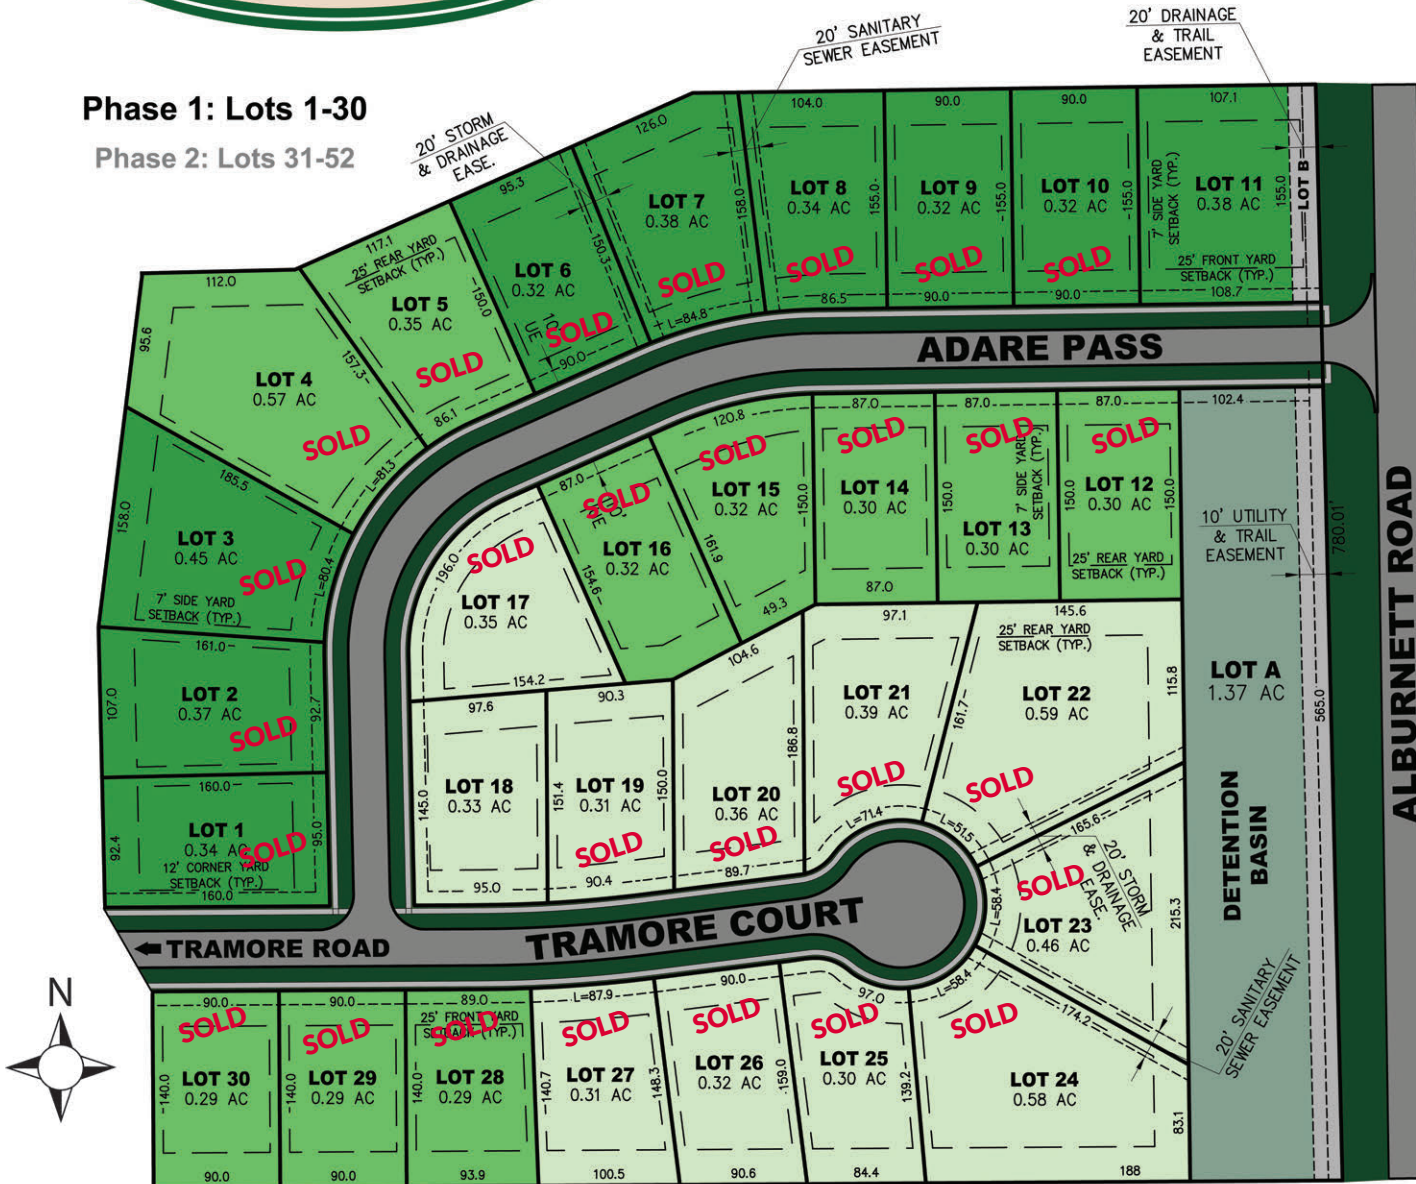

New Home Sites in the Linn-Mar School District!

Phase 2 Lots Now Available!

Great lots available very close to Echo Hill Elementary and Oak Ridge Middle Schools!

All qualified builders welcome!

LOT TYPES

- Standard
- Lookout
- Walkout

purchasing & information:
Dustin Kern
(319) 654-6706
dustin@dklandservices.com

Strict architectural controls and covenants enforced.

www.bedfordlots.com

New Home Sites in the Linn-Mar School District!

Great lots available very close to Echo Hill Elementary and Oak Ridge Middle Schools!

All qualified builders welcome!

Phase 1: Lots 1-30

Phase 2: Lots 31-52

LOT TYPES

- Standard
- Lookout
- Walkout

purchasing & information:

Dustin Kern
(319) 654-6706

dustin@dklandservices.com